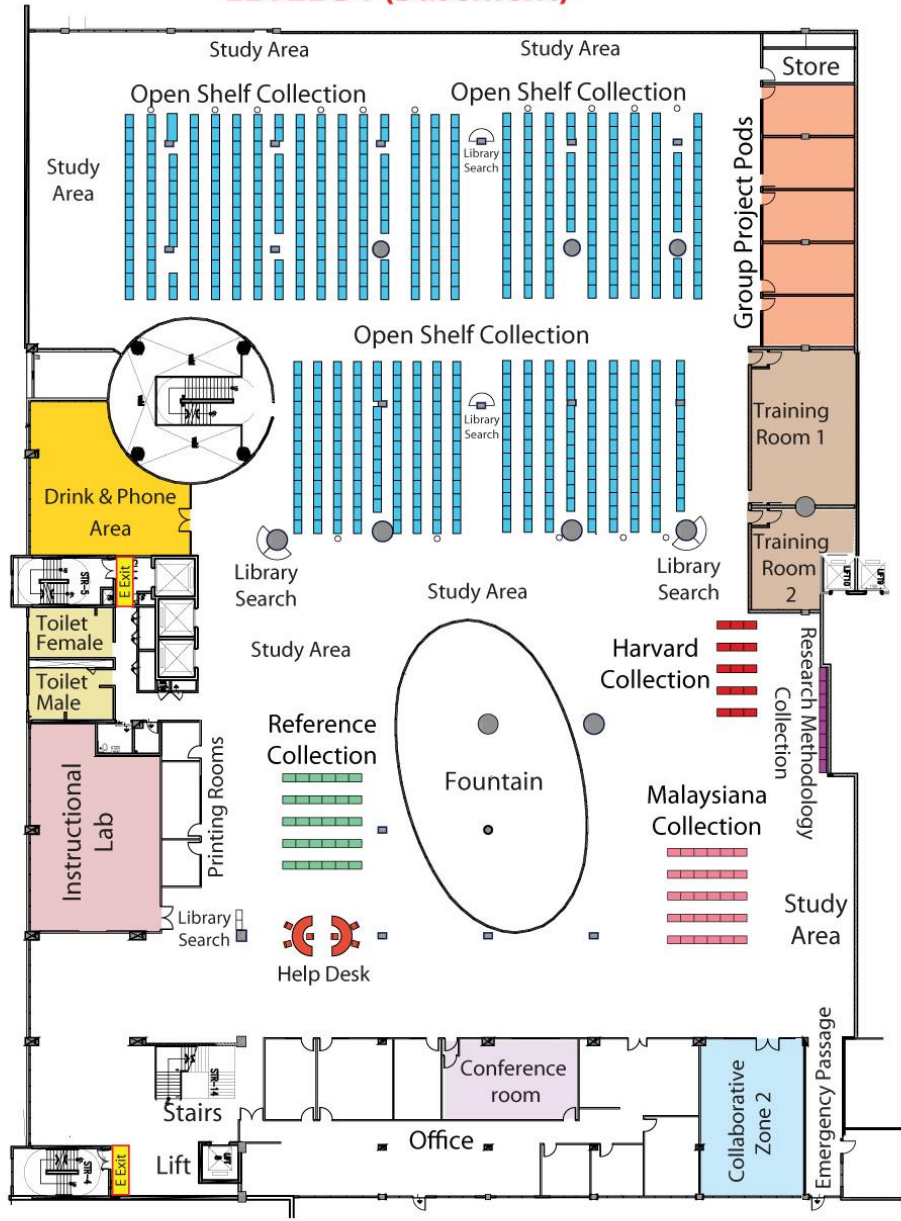

# LEVEL B1

## LEVEL B1 (Basement)

### Services & Facilities

- Academic Language Learning Service (ALLS)
- Conference Room
- Collaborative Zone 2
- Drink & Phone Area
- Group Project Pods
- Help Desk
- Instructional Lab
- Multimedia Zone 2
- Study Areas
- Training Rooms 1 & 2
- Toilets

### Collections

- Harvard
- Malaysiana
- Open Shelf
- Reference
- Research Methodology